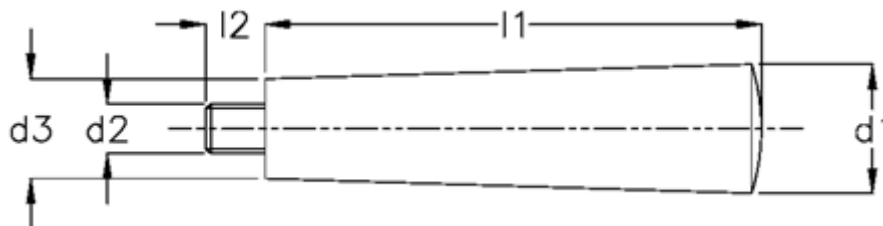

Article number: 20124021

Description: E+G Fixed handle GN 203-21-M8

Measures

$d1 = 21$

$d2 = M8$

$d3 = 15$

$l1 = 72$

$l2 = 10$